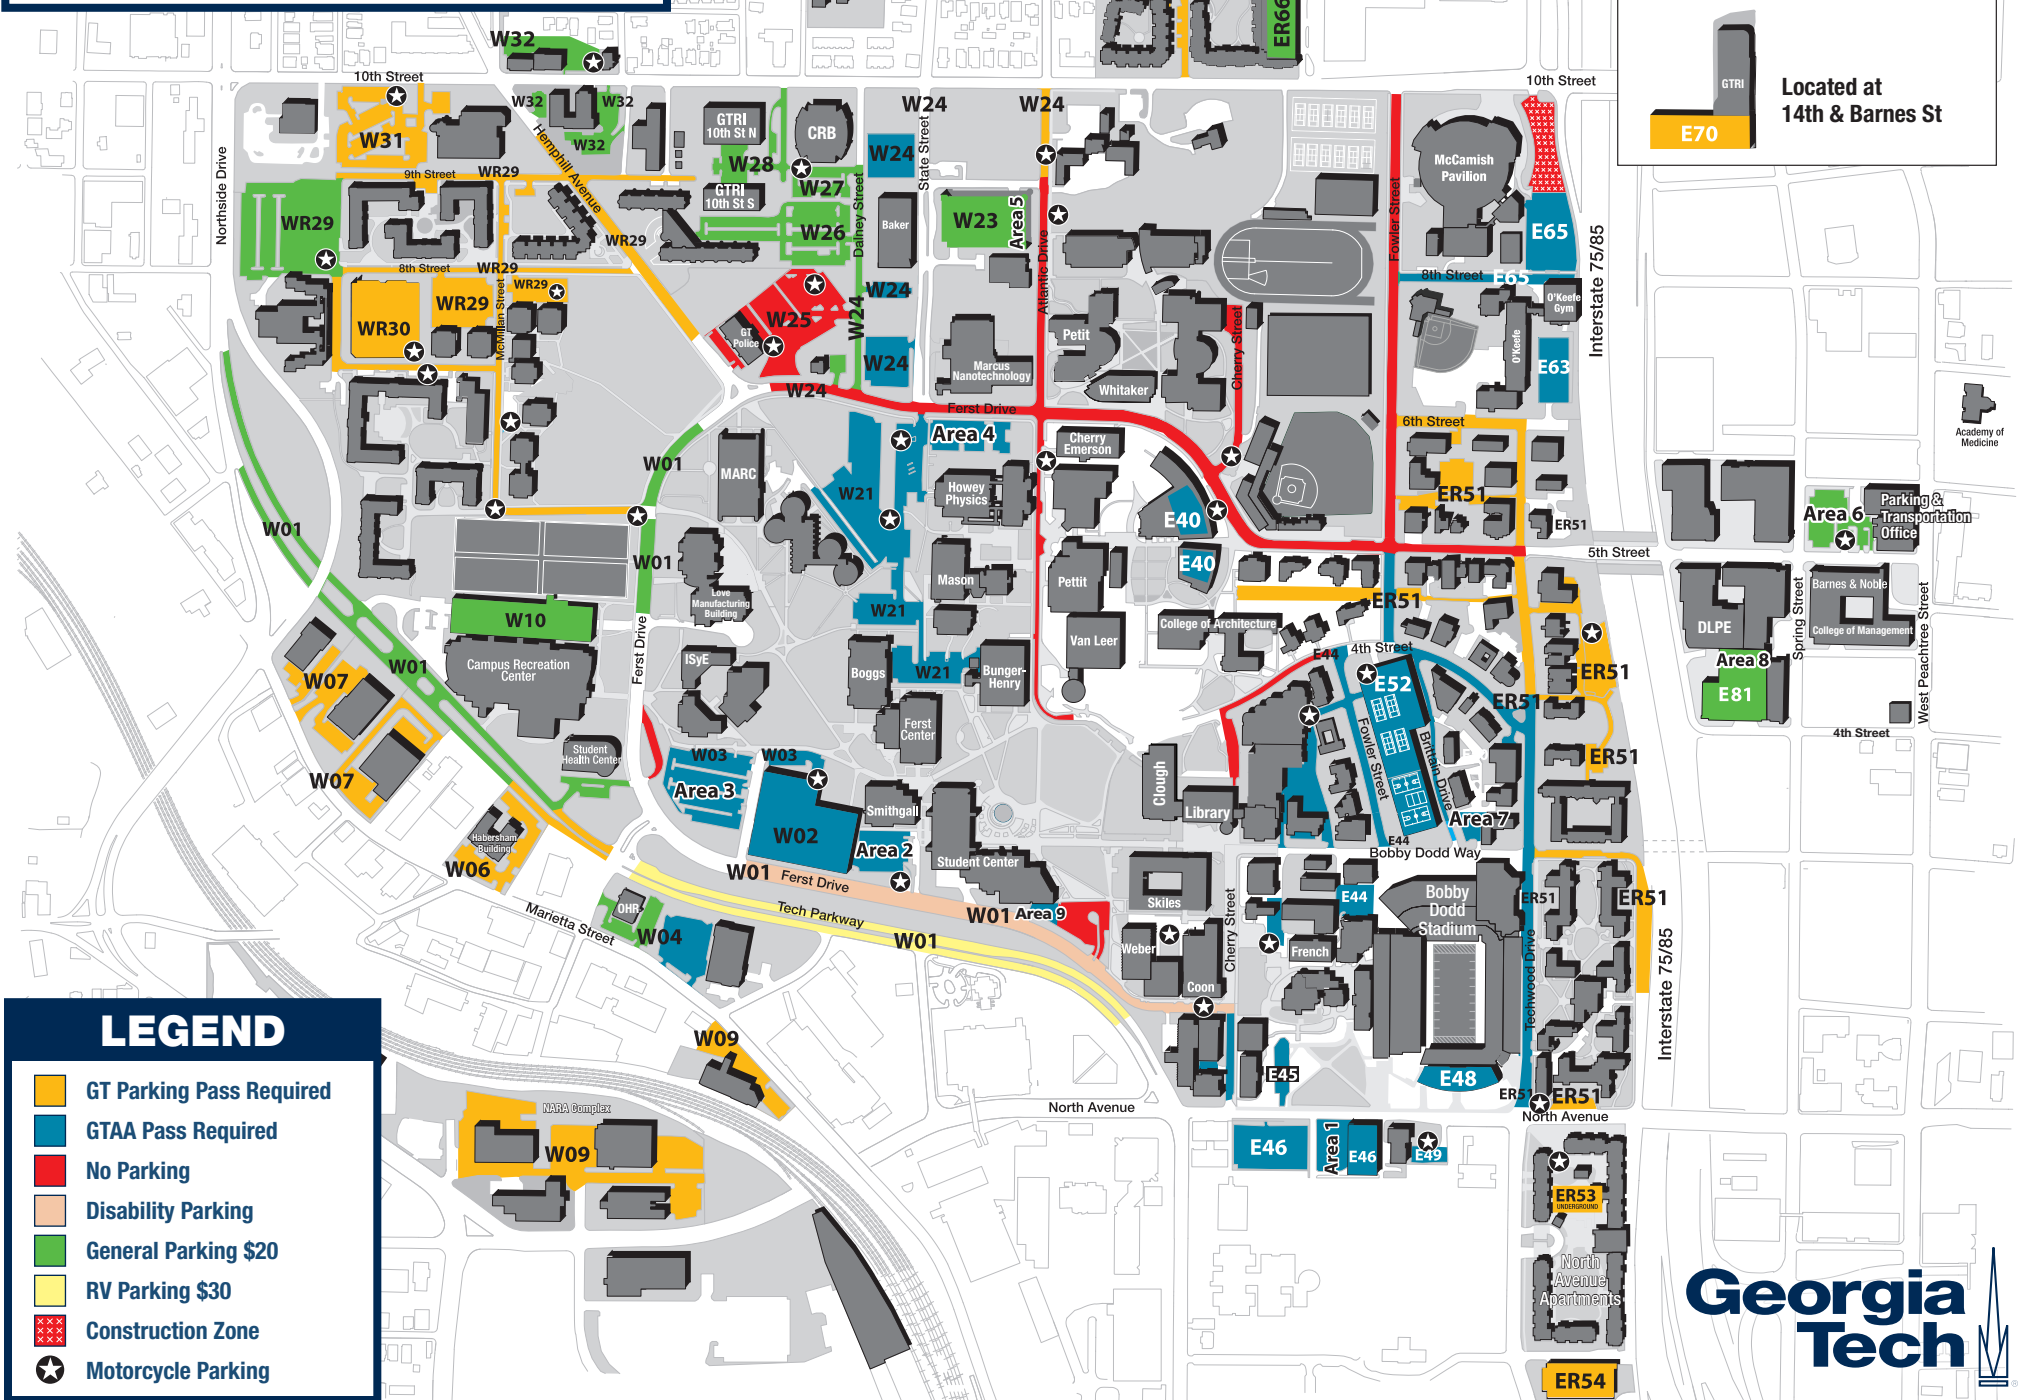

2011 FOOTBALL PARKING MAP

LEGEND

- GT Parking Pass Required
- GTAA Pass Required
- No Parking
- Disability Parking
- General Parking \$20
- RV Parking \$30
- Construction Zone
- ★ Motorcycle Parking

Engineering Center
E70

Located at 14th & Hemphill

GTRI
E70

Located at 14th & Barnes St